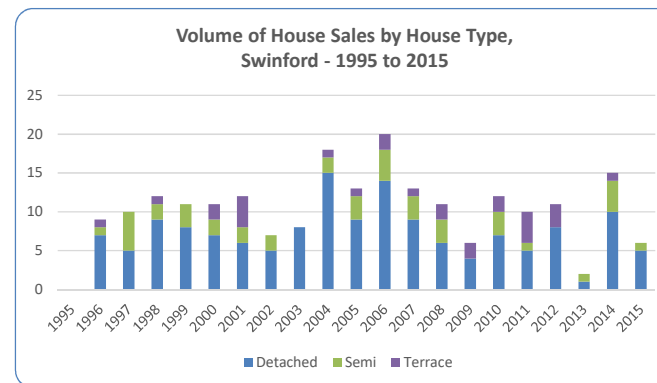

Data produced by Land Registry © Crown copyright 2016

Pivot tables were used to produce thematic tables.

Residential property sales by volume and average price paid Swinford - 1995 to 2015										
year	Volume of Sales					Average of price paid				
	Detached	Flats	Semi	Terrace	Grand Total	Detached	Flats	Semi	Terrace	Grand Total
1995										
1996	7		1	1	9	£86,350		£95,500	£162,500	£95,828
1997	5		5		10	£129,500		£67,200		£98,350
1998	9		2	1	12	£142,444		£57,500	£59,999	£121,417
1999	8		3		11	£129,500		£63,500		£111,500
2000	7		2	2	11	£227,857		£84,000	£162,000	£189,727
2001	6		2	4	12	£228,408		£95,225	£107,875	£166,033
2002	5		2		7	£229,440		£205,000		£222,457
2003	8				8	£277,625				£277,625
2004	15		2	1	18	£309,500		£150,000	£131,000	£281,861
2005	9		3	1	13	£280,139		£146,000	£171,000	£240,788
2006	14		4	2	20	£378,711		£190,000	£169,000	£319,998
2007	9		3	1	13	£254,389		£251,317	£285,000	£256,035
2008	6		3	2	11	£258,583		£178,333	£210,000	£227,864
2009	4			2	6	£267,750			£174,000	£236,500
2010	7		3	2	12	£379,223		£157,483	£164,750	£288,042
2011	5	1	1	4	11	£205,600	£100,000	£141,000	£144,425	£167,882
2012	8			3	11	£311,056			£222,583	£286,927
2013	1		1		2	£265,000		£140,000		£202,500
2014	10		4	1	15	£330,150		£248,875	£343,000	£309,333
2015	5		1		6	£363,800		£168,000		£331,167
TOTAL	148	1	42	27	218					