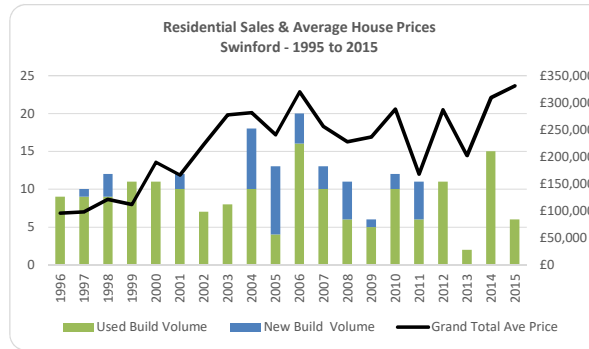

Residential Sales by Build Type - Volume & Average Prices Swinford - 1995 to 2015						
Year	New Build		Used Build		Grand Total	
	Volume	Ave Price	Volume	Ave Price	Volume	Ave Price
1995						
1996			9	£95,828	9	£95,828
1997	1	£155,000	9	£92,056	10	£98,350
1998	3	£137,000	9	£116,222	12	£121,417
1999			11	£111,500	11	£111,500
2000			11	£189,727	11	£189,727
2001	2	£297,500	10	£139,740	12	£166,033
2002			7	£222,457	7	£222,457
2003			8	£277,625	8	£277,625
2004	8	£336,312	10	£238,300	18	£281,861
2005	9	£274,250	4	£165,500	13	£240,788
2006	4	£341,125	16	£314,716	20	£319,998
2007	3	£286,667	10	£246,845	13	£256,035
2008	5	£221,600	6	£233,083	11	£227,864
2009	1	£170,000	5	£249,800	6	£236,500
2010	2	£164,750	10	£312,701	12	£288,042
2011	5	£165,600	6	£169,783	11	£167,882
2012			11	£286,927	11	£286,927
2013			2	£202,500	2	£202,500
2014			15	£309,333	15	£309,333
2015			6	£331,167	6	£331,167
Grand Total	43		175		218	

Data produced by Land Registry © Crown copyright 2016
data extracted from price paid data report builder (<http://landregistry.data.gov.uk/app/ppd>) on 3.5.16