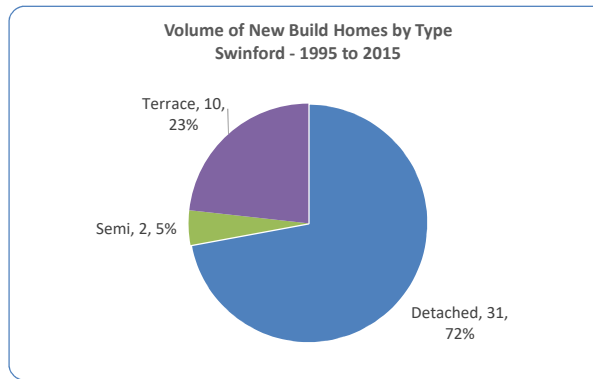

New Build Residential Sales by Type - Volume Swinford - 1995 to 2015					
	Detached	Flats	Semi	Terrace	Grand Total
1995					
1996					
1997	1				1
1998	3				3
1999					
2000					
2001	2				2
2002					
2003					
2004	8				8
2005	8			1	9
2006	3			1	4
2007	1		1	1	3
2008	2		1	2	5
2009				1	1
2010				2	2
2011	3			2	5
2012					
2013					
2014					
2015					
TOTAL	31		2	10	43

Data produced by Land Registry © Crown copyright 2016
data extracted from price paid data report builder (<http://landregistry.data.gov.uk/app/ppd>) on 6.5.16